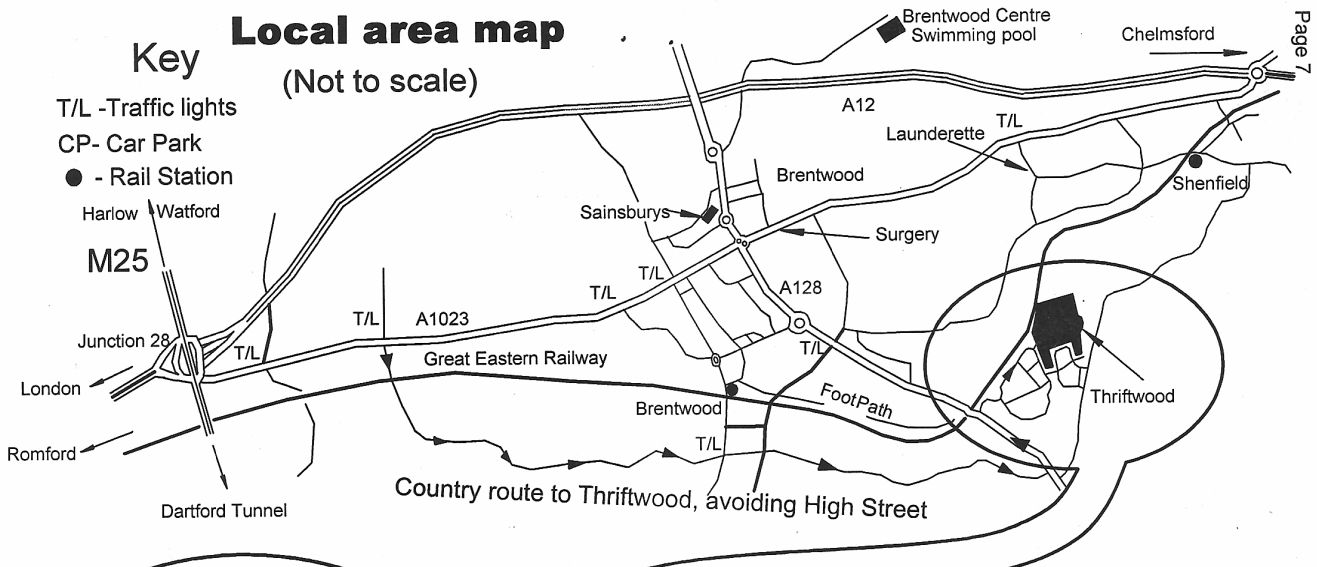

Local area map

(Not to scale)

Key

- T/L - Traffic lights
- CP - Car Park
- - Rail Station

Thriftwood Site Map

- ### Key
- Pond, normally wet
 - Pond, normally dry
 - (27) Camping area & No.
 - Track for vehicles
 - - - Footpath
 - - - Ditch
 - Building
 - Tap
 - Parking
 - G - Gate
 - E - Electrical hook up point

Cherry Avenue

Land for Sale