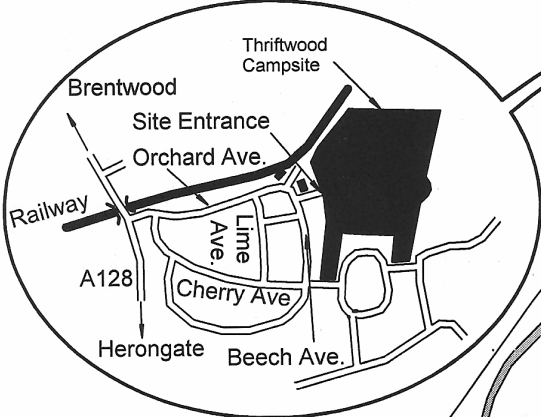

Local area map

(Not to scale)

Key

- T/L - Traffic lights
- CP - Car Park
- - Rail Station

Thriftwood Site Map

- ### Key
- Pond, normally wet
 - Pond, normally dry
 - (27) Camping area & No.
 - Track for vehicles
 - - - Footpath
 - - - Ditch
 - Building
 - Tap
 - Parking
 - G - Gate
 - E - Electrical hook up point

Cherry Avenue

Land for Sale