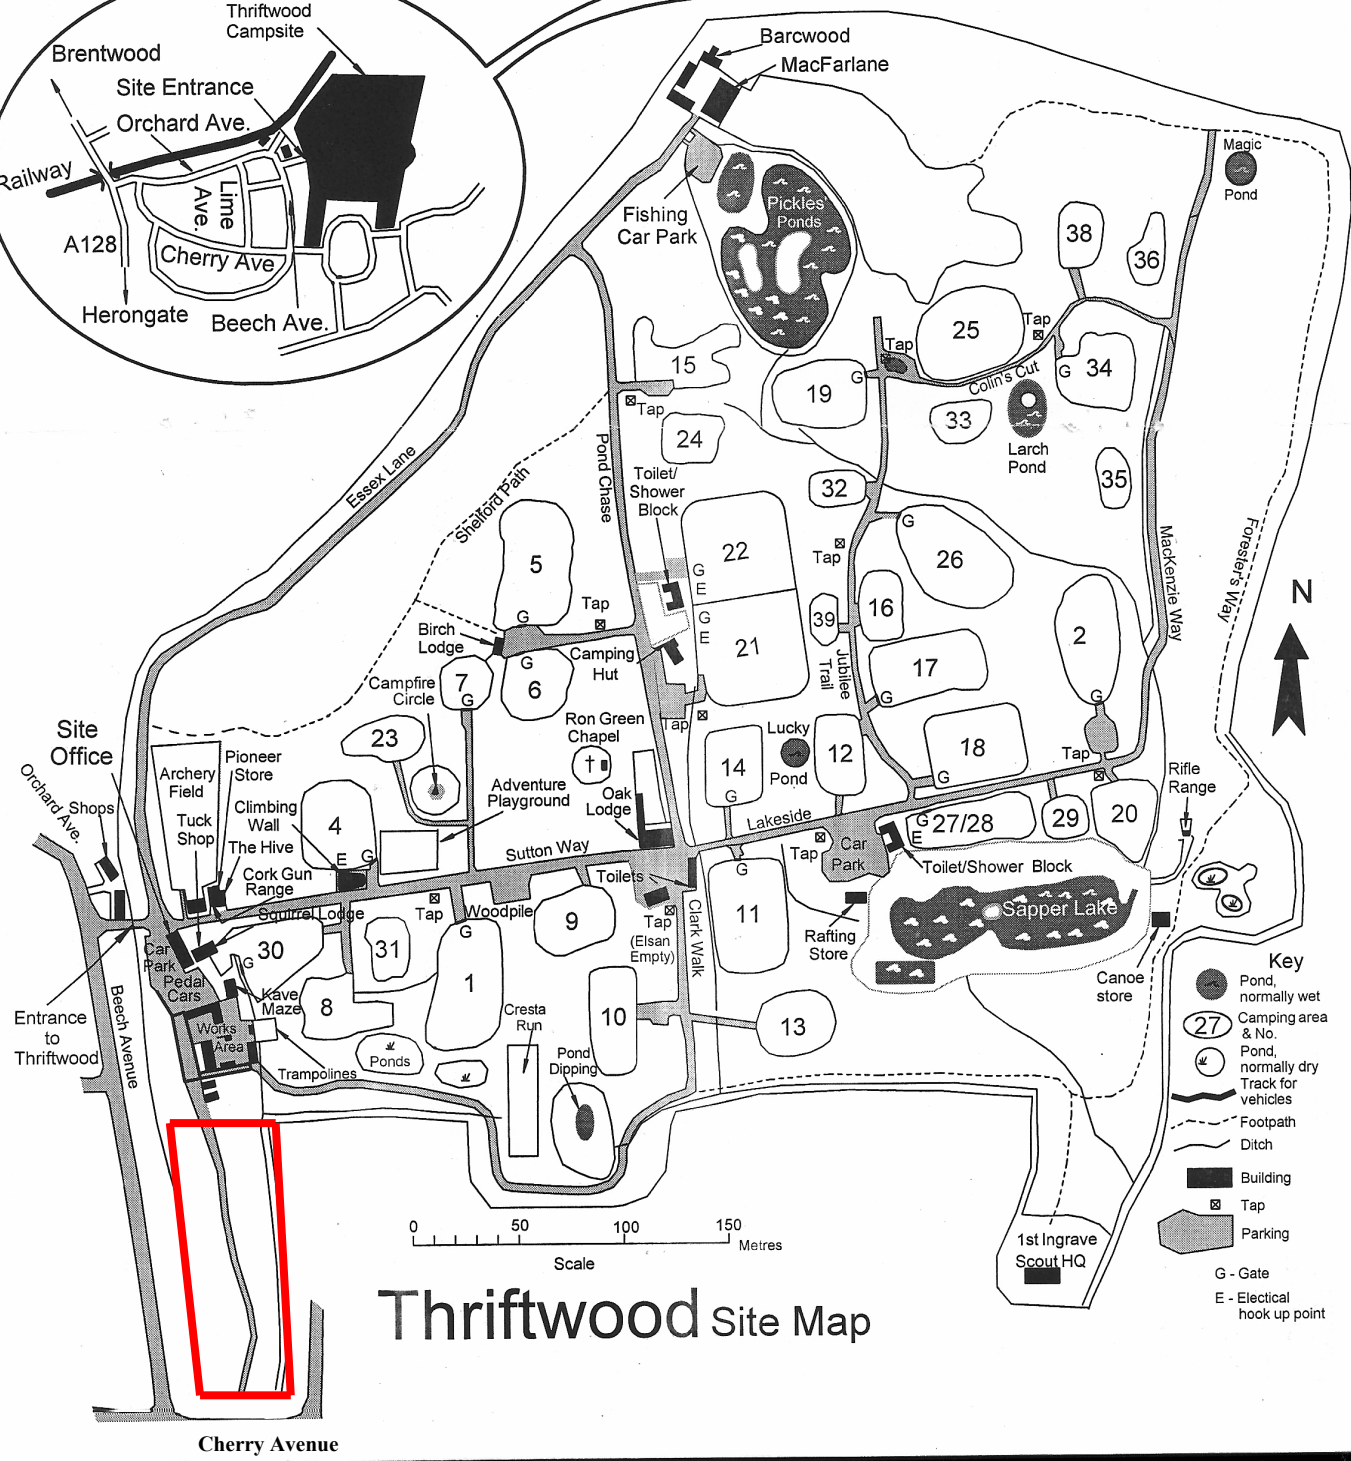

Local area map

(Not to scale)

Key

- T/L - Traffic lights
- CP - Car Park
- - Rail Station

Thriftwood Site Map

- ### Key
- Pond, normally wet
 - Pond, normally dry
 - (27) Camping area & No.
 - Track for vehicles
 - - - Footpath
 - - - Ditch
 - Building
 - Tap
 - Parking
 - G - Gate
 - E - Electrical hook up point

Cherry Avenue

Land for Sale