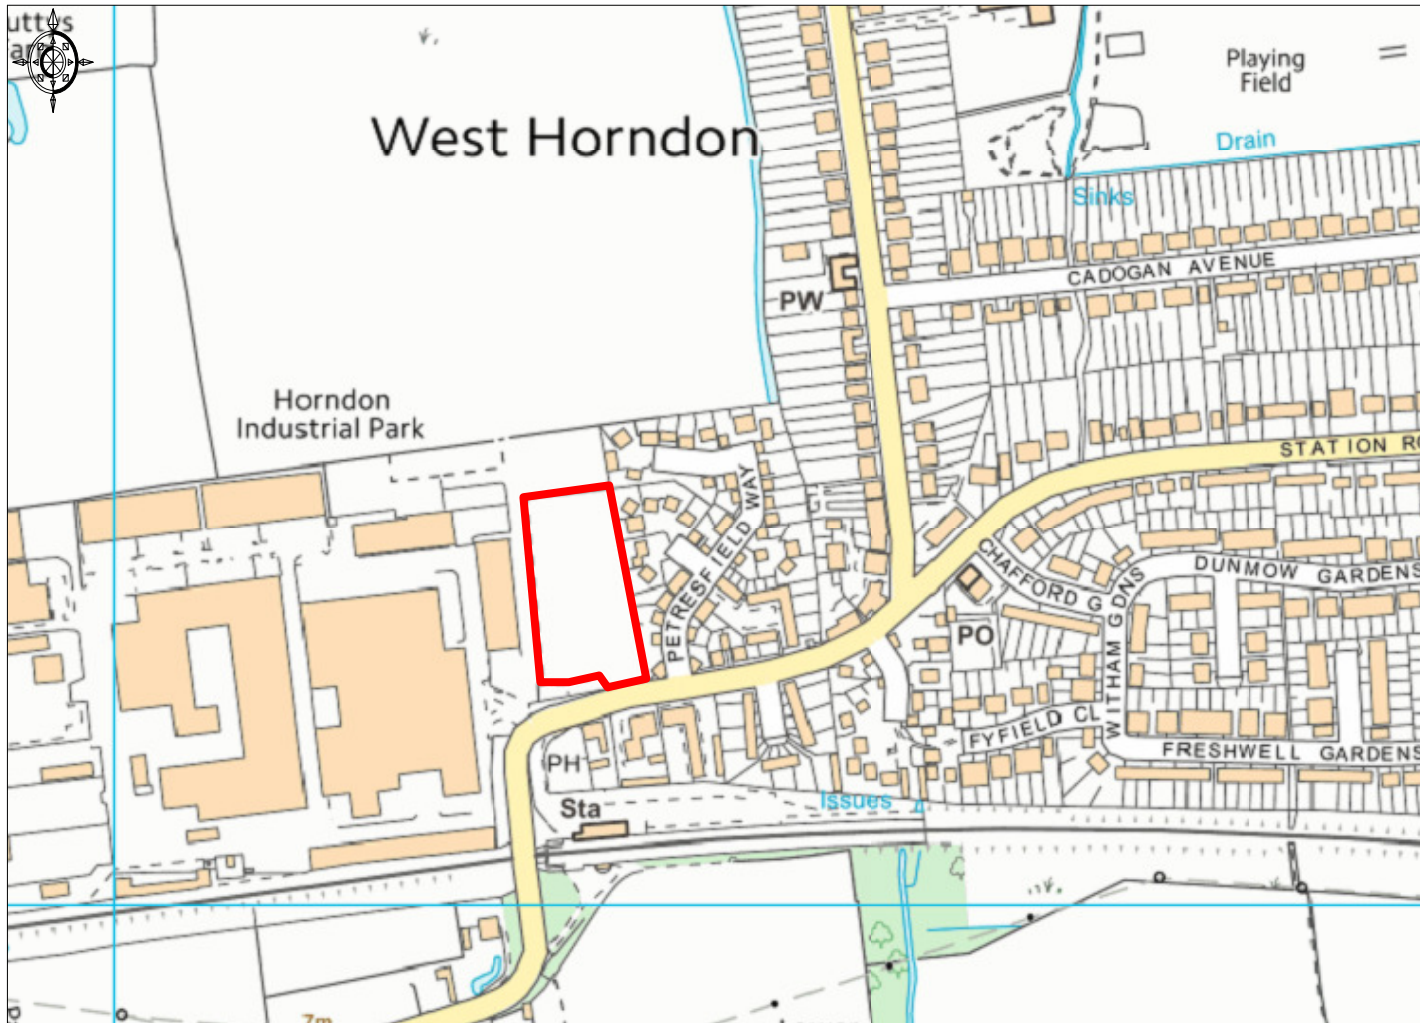

Land east of Horndon Industrial Park, West Horndon (1:5000)

Ordnance Survey © Crown Copyright 2015. All rights reserved. Licence number 100022432. Plotted Scale - 1:5000