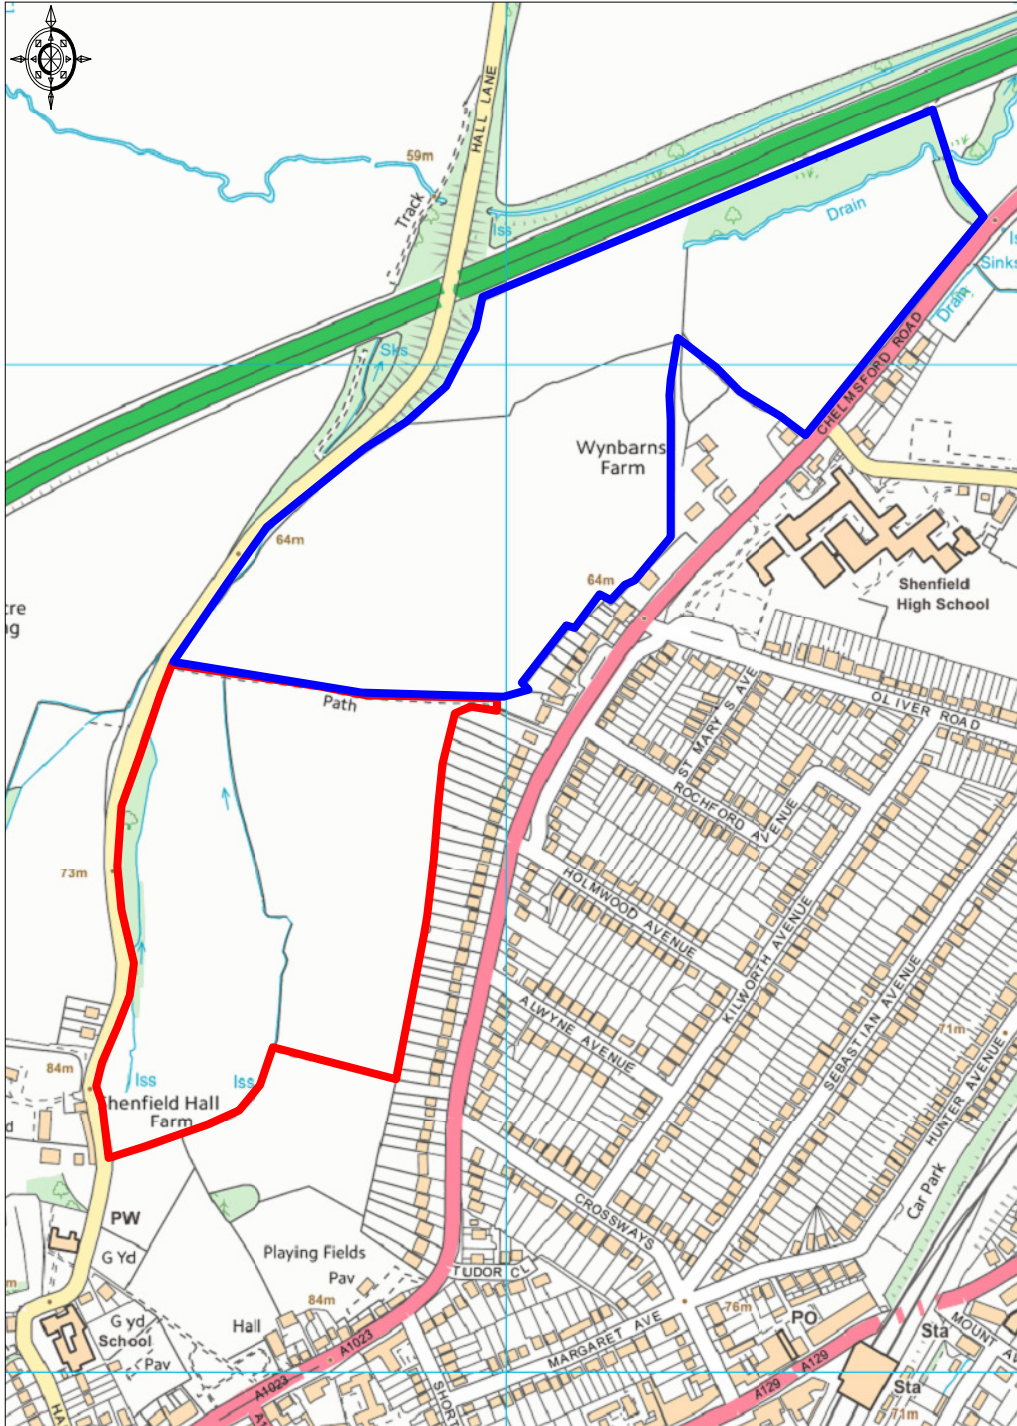

Land east of Hall Lane, Shenfield (1:7500)

Ordnance Survey © Crown Copyright 2015. All rights reserved.
Licence number 100022432. Plotted Scale - 1:7500