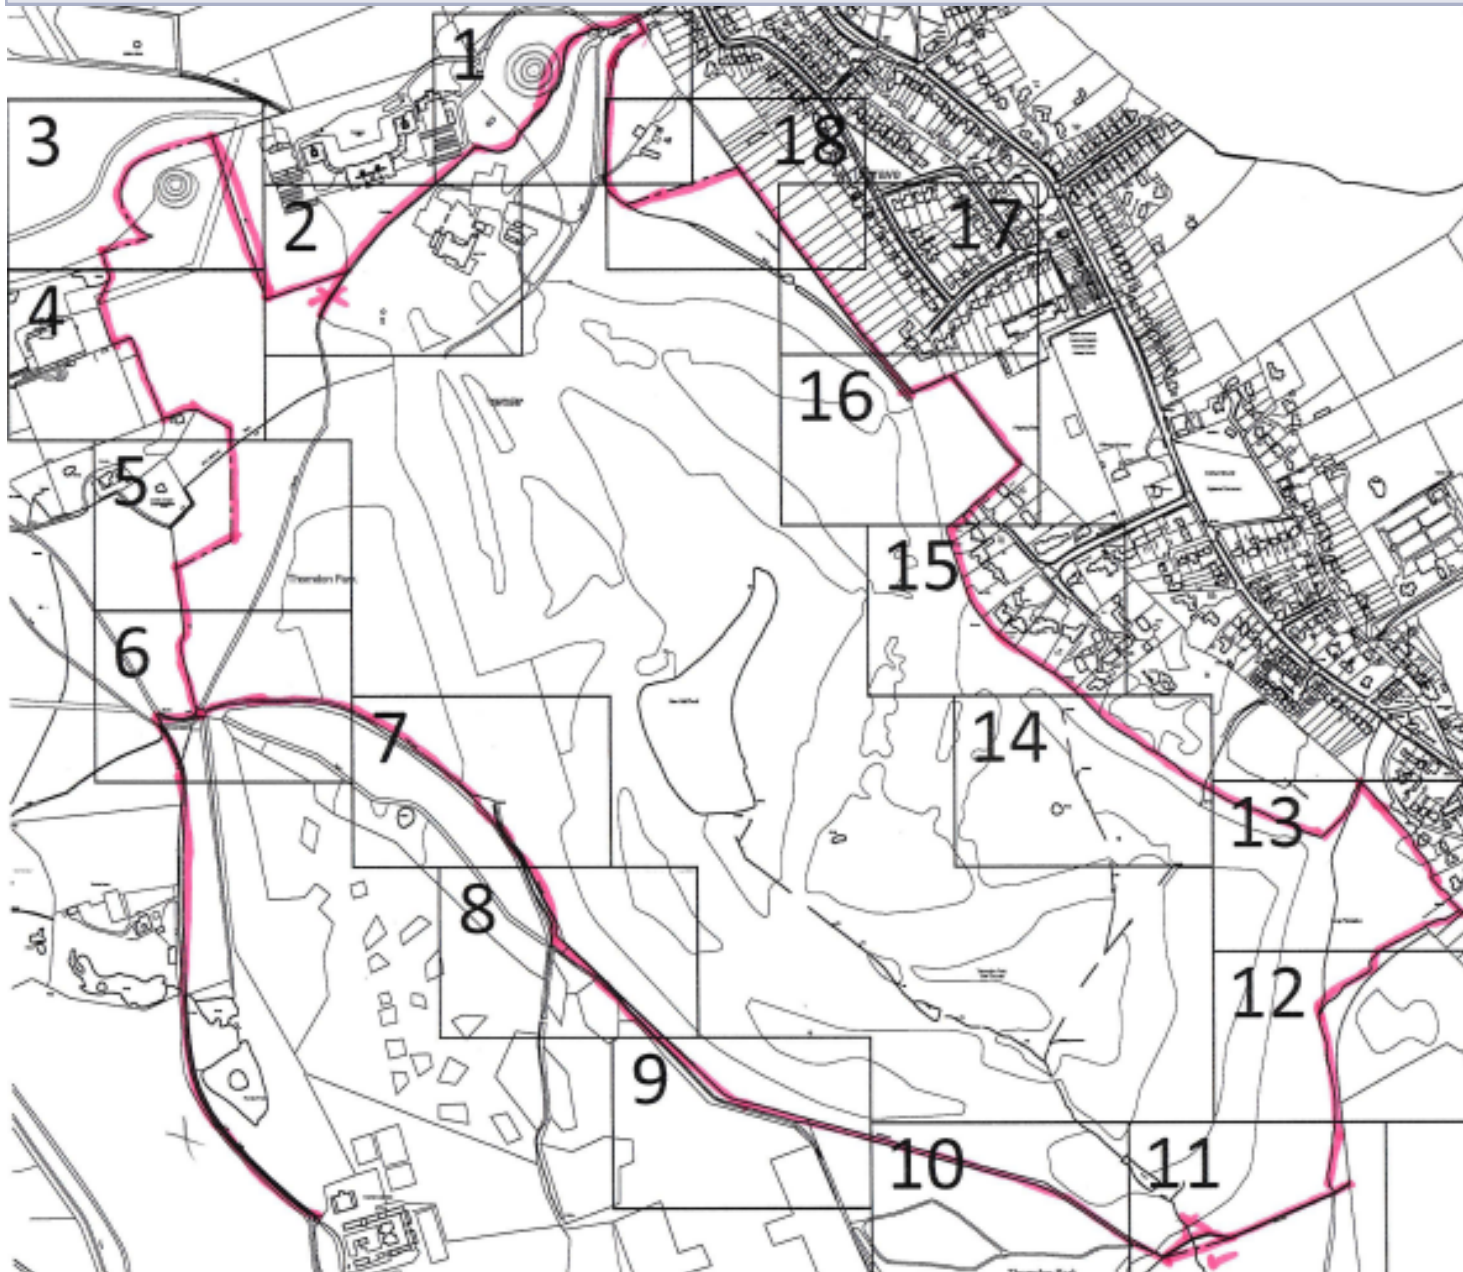

Thorndon Park Golf Course, Landholding

Extract from the Brentwood Local Plan Proposals Map (2005)