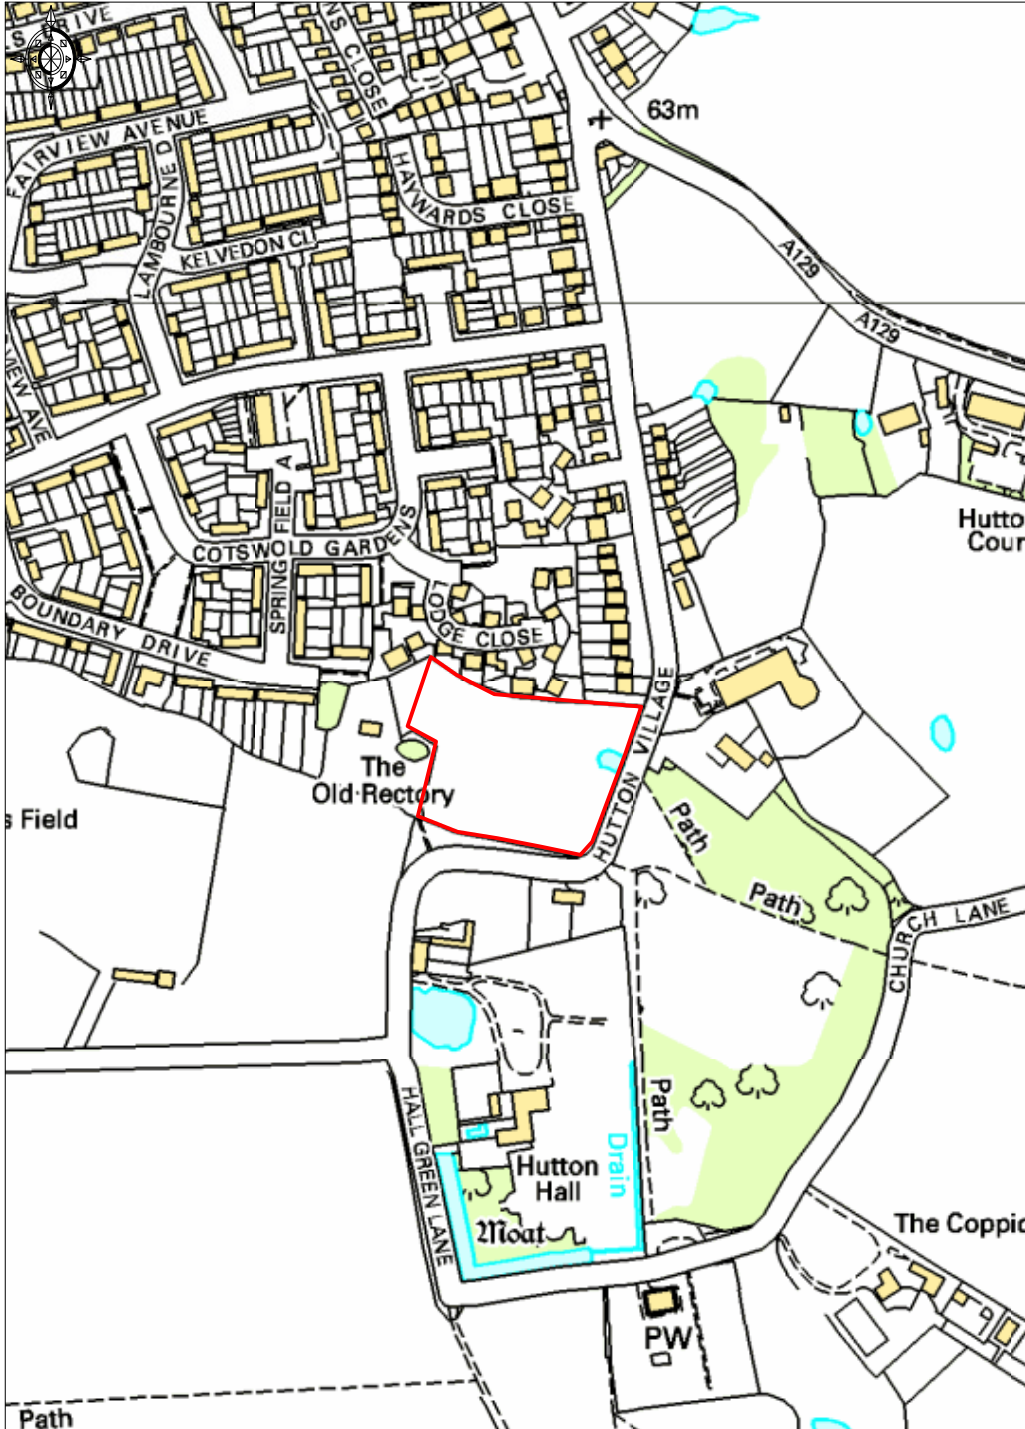

Land to the south of Hutton