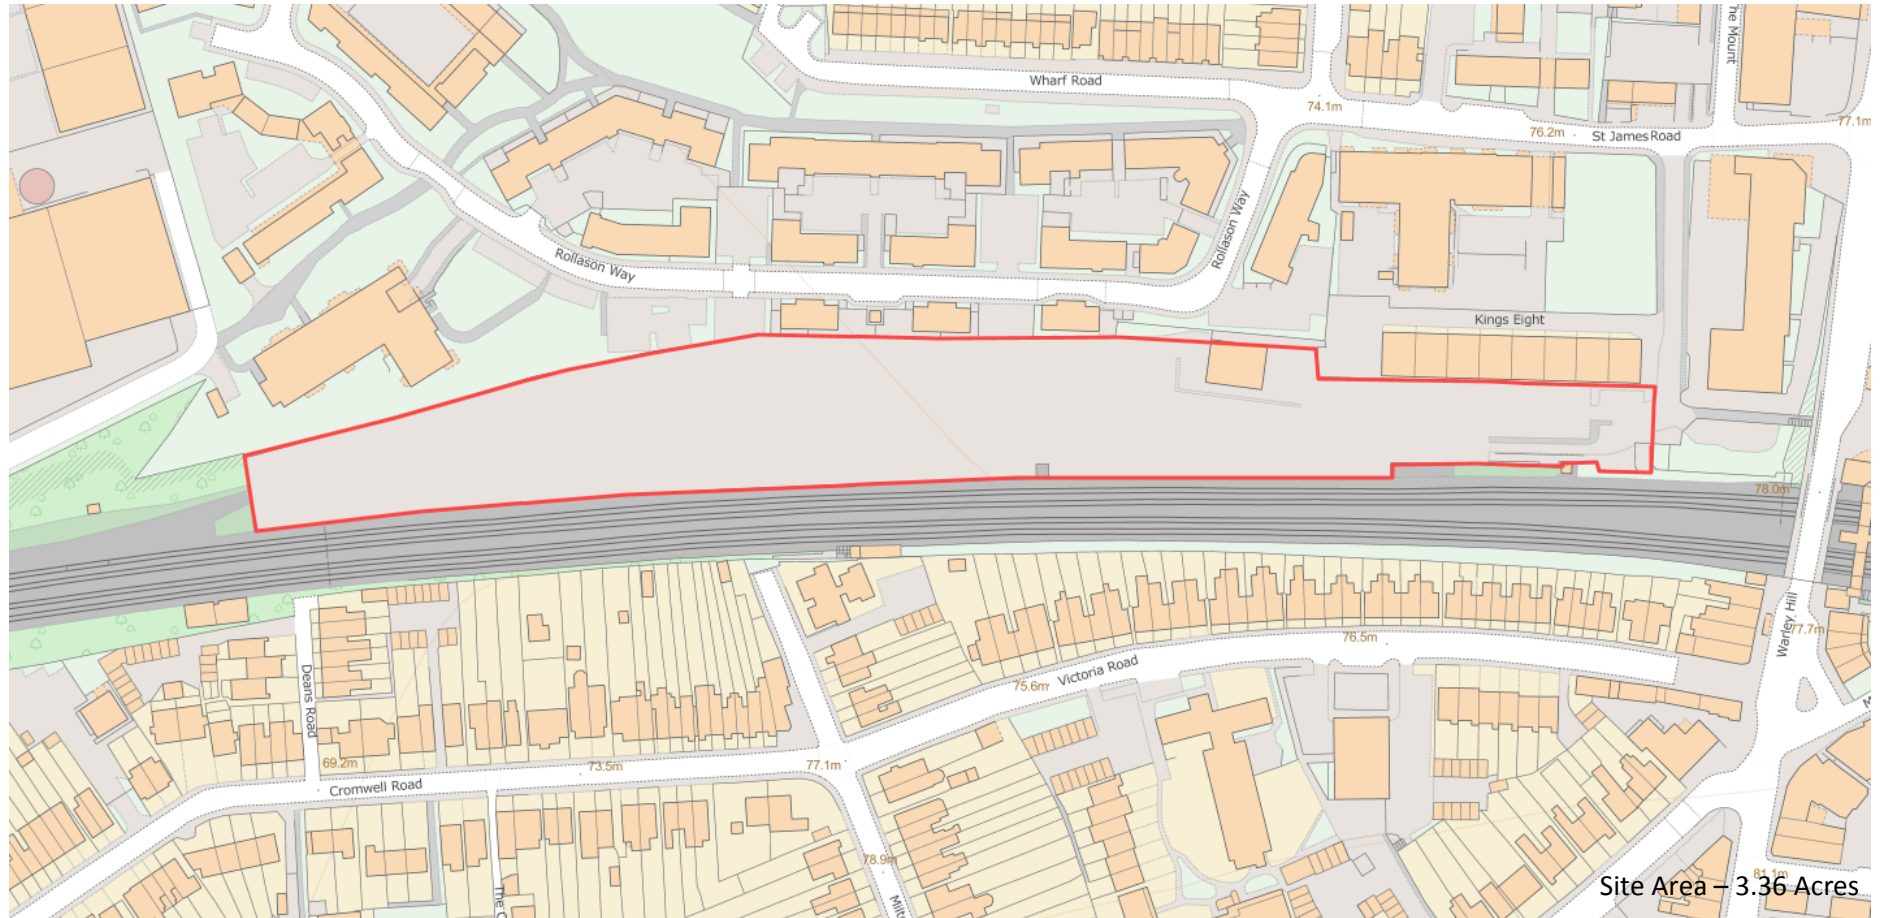

# Brentwood

Site Area - 3.36 Acres